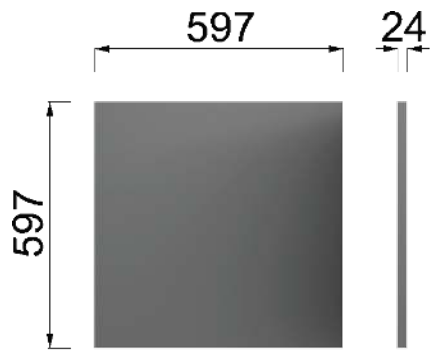

WALL TILES

DECORATIVE ACOUSTIC WALL TILE