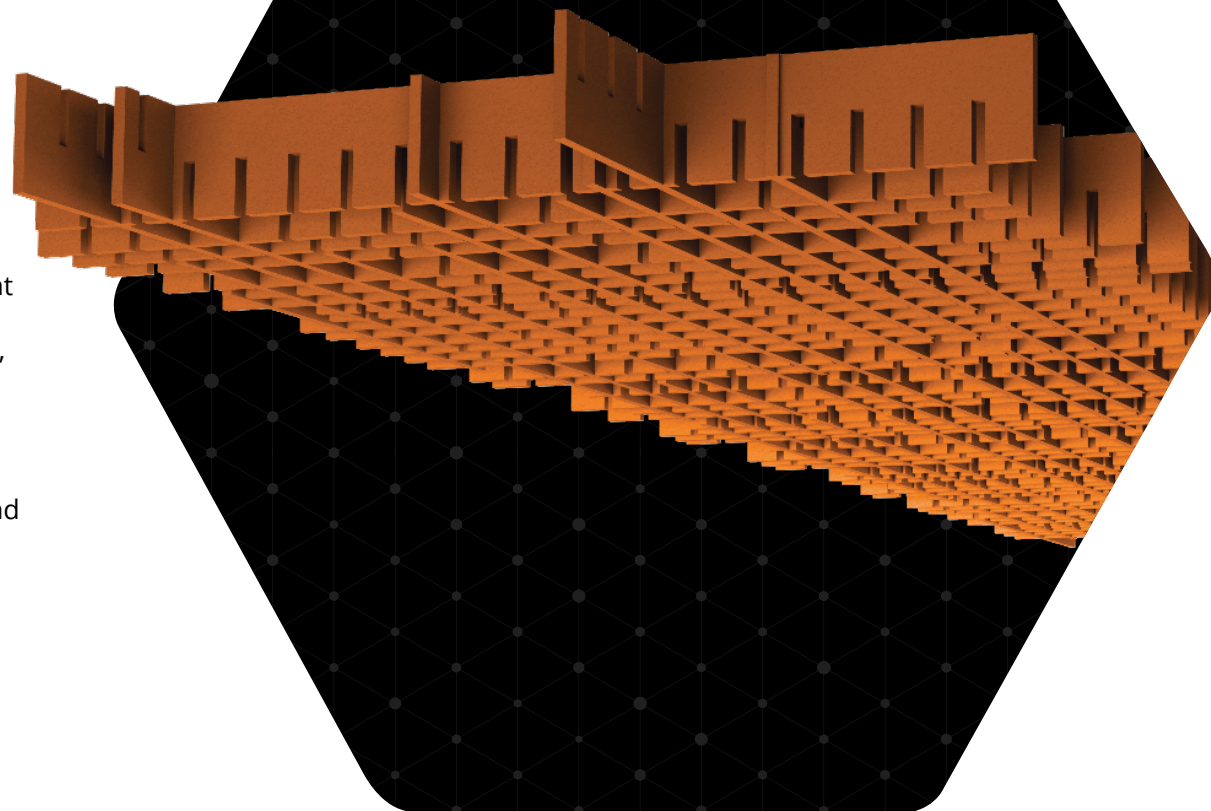

GROOVE SKY

SUSPENDED ACOUSTIC SYSTEM

14Six8

Designers of acoustic and
environmentally sustainable
office solutions

GROOVE SKY

SUSPENDED ACOUSTIC SYSTEM

Using the same genetic code as Groove we introduce Groove Sky which transforms into a grid-like suspended acoustic structure which can morph into any room it occupies.

Available in both 12mm and 24mm PET material Groove Sky is highly modular and can be assembled and suspended into an infinite amount of configurations to create inspiring geometric landscapes. Being so modular you can add to the already suspended structure when, and if, the need arises.

Trapping noise between the individual struts for an ideal sound trap Groove Sky can be made as dense and as sparse as you prefer. Given the openness of the system light fittings can drop through the gaps and you can build the system around any MEP protrusions.

GROOVE SKY

SUSPENDED ACOUSTIC SYSTEM

GROOVE SKY

SUSPENDED ACOUSTIC SYSTEM

AVAILABLE COLOURS AND SPECS

PRODUCT SPECIFICATIONS

Composition: 12mm or 24mm 100% polyester fibre
Recycled content: Minimum 45% PET plastics
Recyclability: 100% recyclable